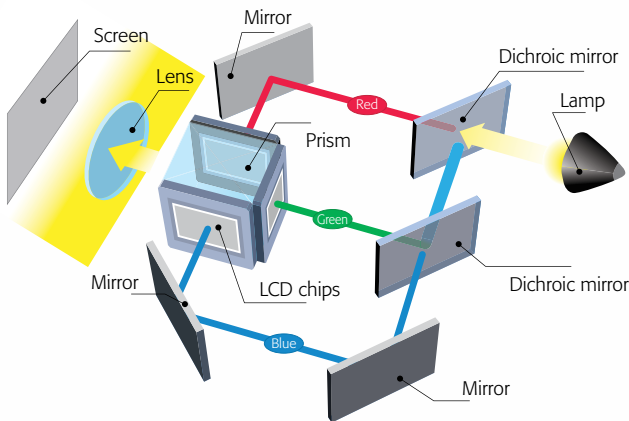

Epson MovieMate® 60 PROJECTOR, DVD AND MUSIC PLAYER COMBO

The best-selling projectors in the world.

Epson offers a wide range of high-quality projectors to meet almost any need. Built with image quality and reliability in mind, Epson high-definition projectors take home theater entertainment to a whole new level, featuring color and detail that's sure to win rave reviews from friends and family alike. With the vivid realism of Epson 3LCD technology, these projectors will make your home the hottest ticket in town.

3LCD technology — for quality and color that's beyond amazing

Innovative technology with proven reliability

- 3 chips for full-time, vibrant color
- 25% less electricity required per lumen of brightness when compared to 1-chip DLP projectors**
- Road-tested reliability from a company with over 20 years of experience